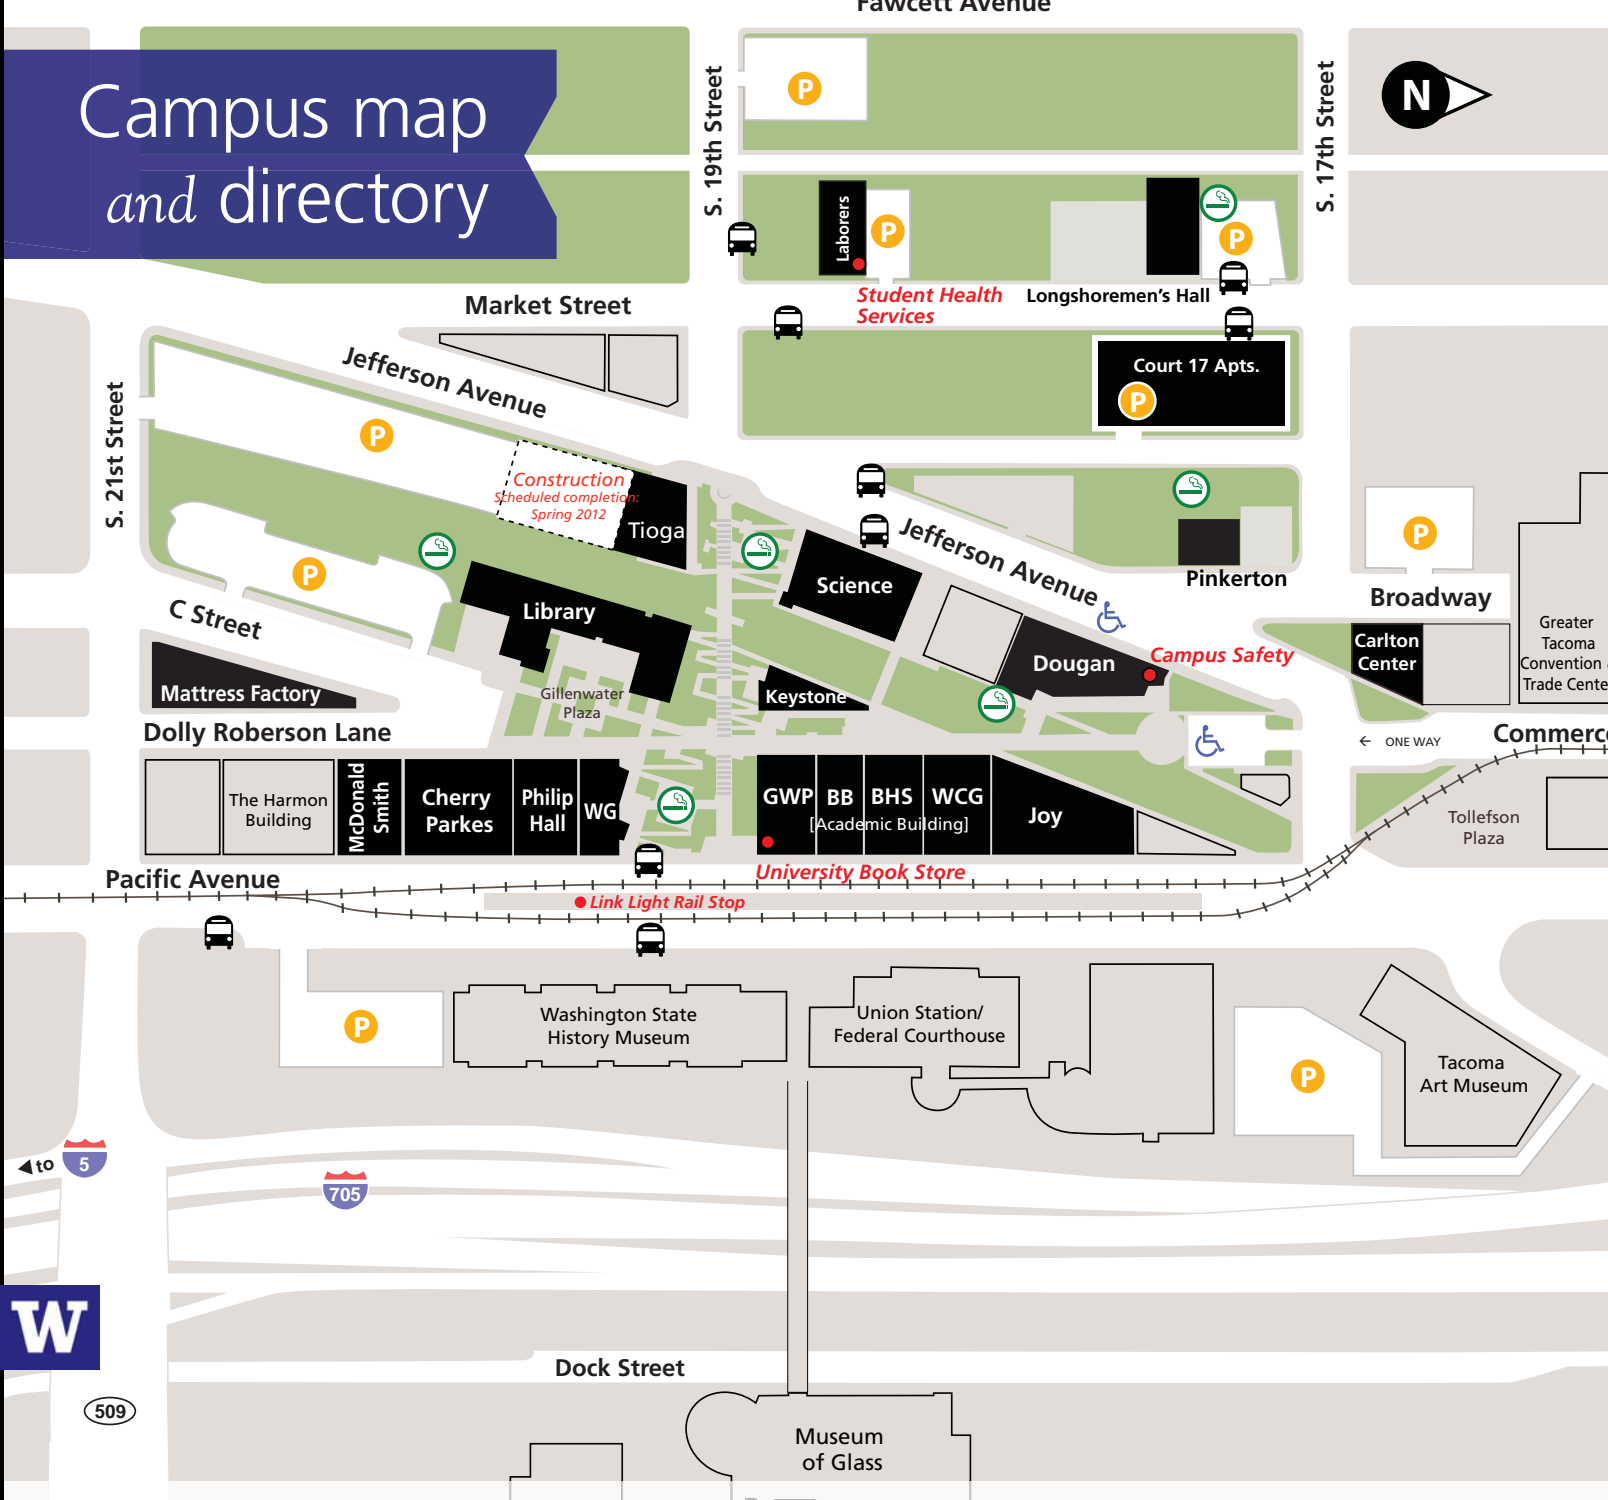

Campus map and directory

UNIVERSITY of WASHINGTON | TACOMA

The UW Tacoma campus is located on Pacific Avenue in downtown Tacoma across from the Washington State History Museum and Union Station.

Driving: From I-5 take the I-705/Tacoma City Center exit (exit 133). From I-705 take the South 21st Street exit. Turn left at the traffic light onto 21st Street. Go through the light at Pacific Avenue and you will see parking on the right.

Public Transportation: A number of Pierce Transit and Sound Transit bus routes stop on campus. The free Link light-rail train stops right in front of campus at the 19th Street/Union Station stop.

Parking: There are several pay parking lots on campus. Most street parking around campus is metered and limited to two hours. Parking is also available at the Tacoma Dome Transit Station, where the light-rail line begins.

-  Public Pay Parking
-  Bus stop
-  Disability Reserved Parking
-  UW Tacoma is a non-smoking campus. Please help us maintain a healthy environment by smoking in designated areas only. *WAC 478-136-030*
-  Skateboarding is prohibited on lawns, benches, stairs, hand rails, loading ramps, sculptures and inside buildings. Skateboarders must dismount and walk in areas designated as walk zones during regular class hours. *WAC 516-15-045*